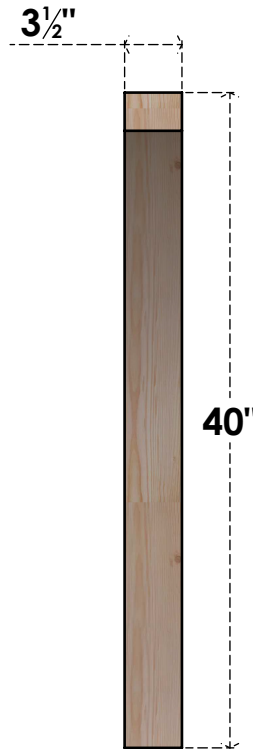

BRC04X32X40THR00SDF

3 1/2"W X 32"D X 40"H THORTON SMOOTH BRACE, DOUGLAS FIR

SIDE

FRONT

EKENA MILLWORK
 2300 WEST MAIN ST.
 CLARKSVILLE, TX 75426
 TOLL FREE: 866-607-0453
 WWW.EKENAMILLWORK.COM

NOTES

1. INSTALLATION TO BE COMPLETED IN ACCORDANCE WITH MANUFACTURER'S SPECIFICATIONS.
2. DRAWING MAY NOT BE TO SCALE
3. THIS DRAWING IS INTENDED FOR DESIGN AND PLANNING PURPOSES ONLY.
4. ALL INFORMATION CONTAINED HEREIN WAS CURRENT AT THE TIME OF DEVELOPMENT BUT MUST BE REVIEWED AND APPROVED BY THE PRODUCT MANUFACTURER TO BE CONSIDERED ACCURATE.
5. PRODUCTS ARE NOT KILN DRIED. THIS ITEM IS UNIQUE AND WILL CONTAIN THE NATURAL VARIATIONS THAT THE WOOD SPECIES OFFERS. THIS MAY RESULT IN VARIATIONS UP TO 1/4"