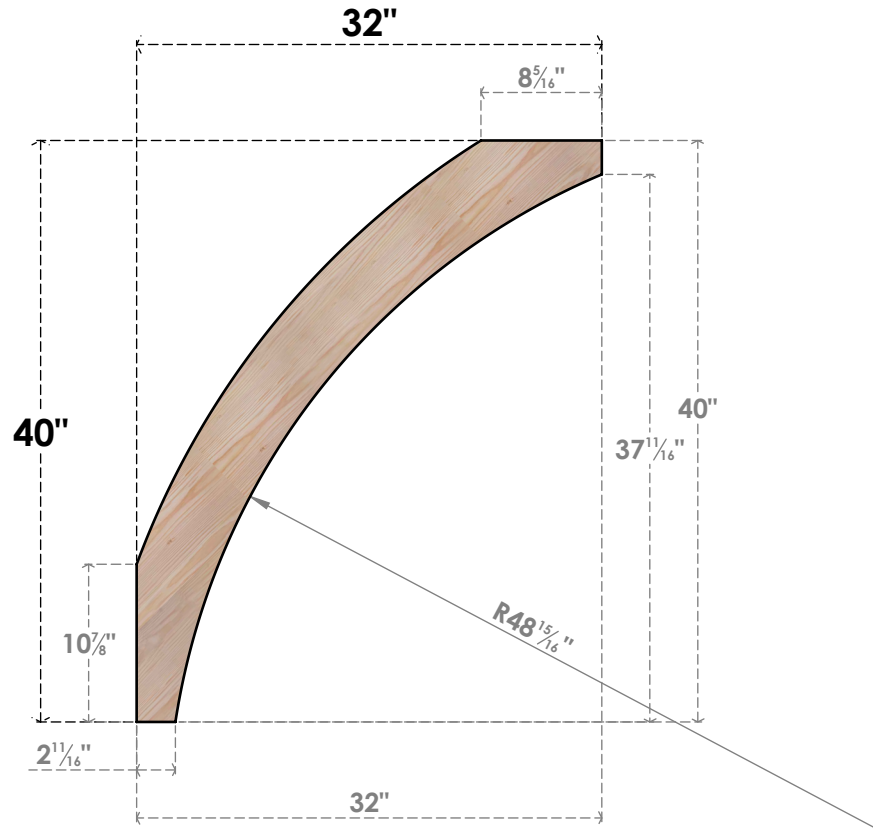

BRC04X32X40THR00SDF

3 1/2"W X 32"D X 40"H THORTON SMOOTH BRACE, DOUGLAS FIR

SIDE

FRONT

EKENA MILLWORK
 2300 WEST MAIN ST.
 CLARKSVILLE, TX 75426
 TOLL FREE: 866-607-0453
 WWW.EKENAMILLWORK.COM

NOTES

1. INSTALLATION TO BE COMPLETED IN ACCORDANCE WITH MANUFACTURER'S SPECIFICATIONS.
2. DRAWING MAY NOT BE TO SCALE
3. THIS DRAWING IS INTENDED FOR DESIGN AND PLANNING PURPOSES ONLY.
4. ALL INFORMATION CONTAINED HEREIN WAS CURRENT AT THE TIME OF DEVELOPMENT BUT MUST BE REVIEWED AND APPROVED BY THE PRODUCT MANUFACTURER TO BE CONSIDERED ACCURATE.
5. PRODUCTS ARE NOT KILN DRIED. THIS ITEM IS UNIQUE AND WILL CONTAIN THE NATURAL VARIATIONS THAT THE WOOD SPECIES OFFERS. THIS MAY RESULT IN VARIATIONS UP TO 1/4"